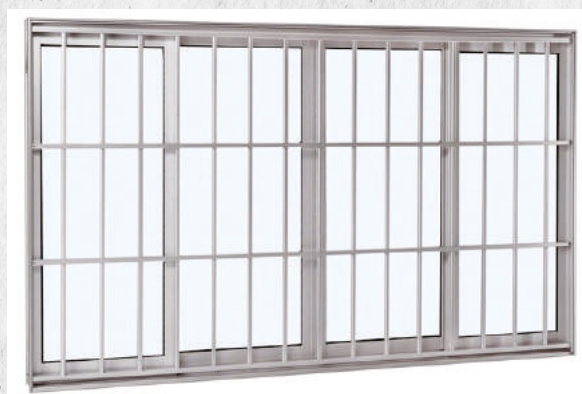

1200 x 1500

cod: JCG401

Janela Correr com Grade

Alt. X Larg. (cm) - Fol.(Un.)

1000 x 1200

cod: JCG402

Janela Correr com Grade

Alt. X Larg. (cm) - Fol.(Un.)